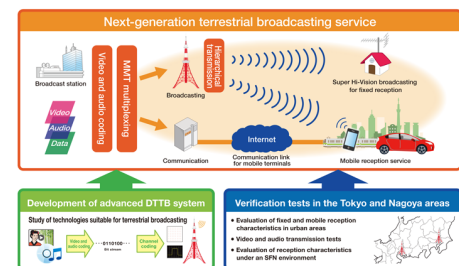

Advanced digital terrestrial television broadcasting system

To achieve terrestrial broadcasting of UHD TV, NHK is developing an advanced digital terrestrial television broadcasting system and verifying the system through large-scale field trials. The system can simultaneously provide UHD TV service for fixed reception and HDTV service for mobile reception in one channel bandwidth (6 MHz).

Large-scale field trials of the advanced DTTB system

Scene analysis for sports content production using AI

NHK is developing scene analysis technology using AI to extract the formation of players and location of the ball during a soccer game to plan camerawork automatically according to the actual scene.

Flowchart of automatic camerawork planning using scene analysis technology

New viewing experience using AR technology

This exhibit will allow viewers a new experience that goes beyond the boundaries of traditional TV using Augmented Reality (AR). This demonstration is achieved by highly accurate synchronization of two-dimensional video on TV and 3D AR content on a tablet.