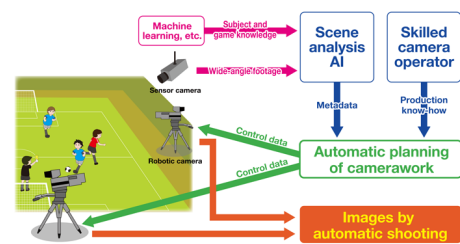

Advanced digital terrestrial television broadcasting system

To achieve terrestrial broadcasting of UHD TV, NHK is developing an advanced digital terrestrial television broadcasting system and verifying the system through large-scale field trials. The system can simultaneously provide UHD TV service for fixed reception and HDTV service for mobile reception in one channel bandwidth (6 MHz).

Large-scale field trials of the advanced DTTB system

Scene analysis for sports content production using AI

NHK is developing scene analysis technology using AI to extract the formation of players and location of the ball during a soccer game to plan camerawork automatically according to the actual scene.

Flowchart of automatic camerawork planning using scene analysis technology

New viewing experience using AR technology

This exhibit will allow viewers a new experience that goes beyond the boundaries of traditional TV using Augmented Reality (AR). This demonstration is achieved by highly accurate synchronization of two-dimensional video on TV and 3D AR content on a tablet.

Integral 3D display for mobile terminal

This exhibit demonstrates a small 3D display for mobile terminals that enables natural 3D viewing without special glasses. A wider viewing zone and higher quality 3D videos are achieved by viewer's eye tracking.